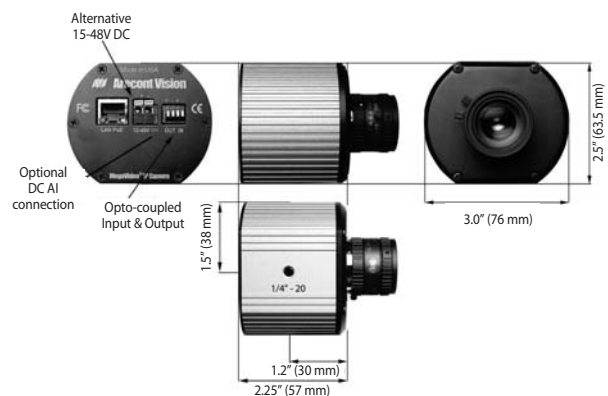

Mechanical

- 3"W (76 mm) x 2.5"H (63.5 mm) x 2.25"D (57mm) (w/o lens)
- 8.6 oz (243 grams) (w/o lens)
- C/CS lens mount

H.264 versions available:

(see H.264 specification sheets for more information)

- AV3105
- AV3105 - AI
- AV3105DN