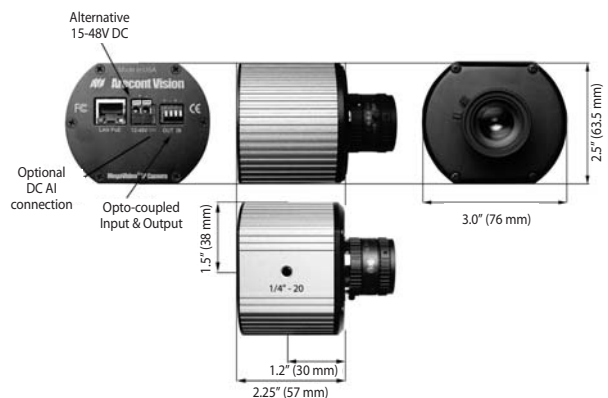

## Mechanical

- 3"W (76 mm) x 2.5"H (63.5 mm) x 2.25"D (57mm) (w/o lens)
- 8.6 oz (243 grams) (w/o lens)
- C/CS lens mount